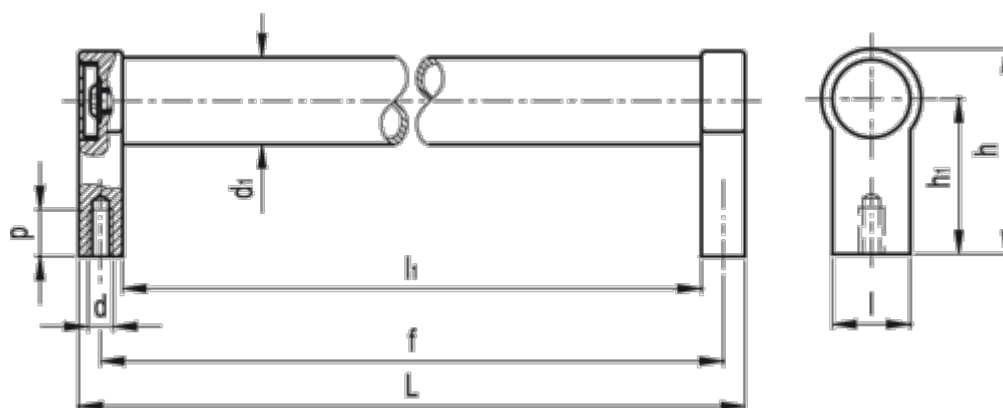

Data Sheet

Article number: 20568280600

Description: E+G Tubular handle GN333.1-28-600-A-SW
A Mounting from back

Measures

$d = M8$

$d_1 = 28$

$f = 600$

$h = 66$

$h_1 = 50$

$L = 614$

$l_1 = 586$

$p = 14$